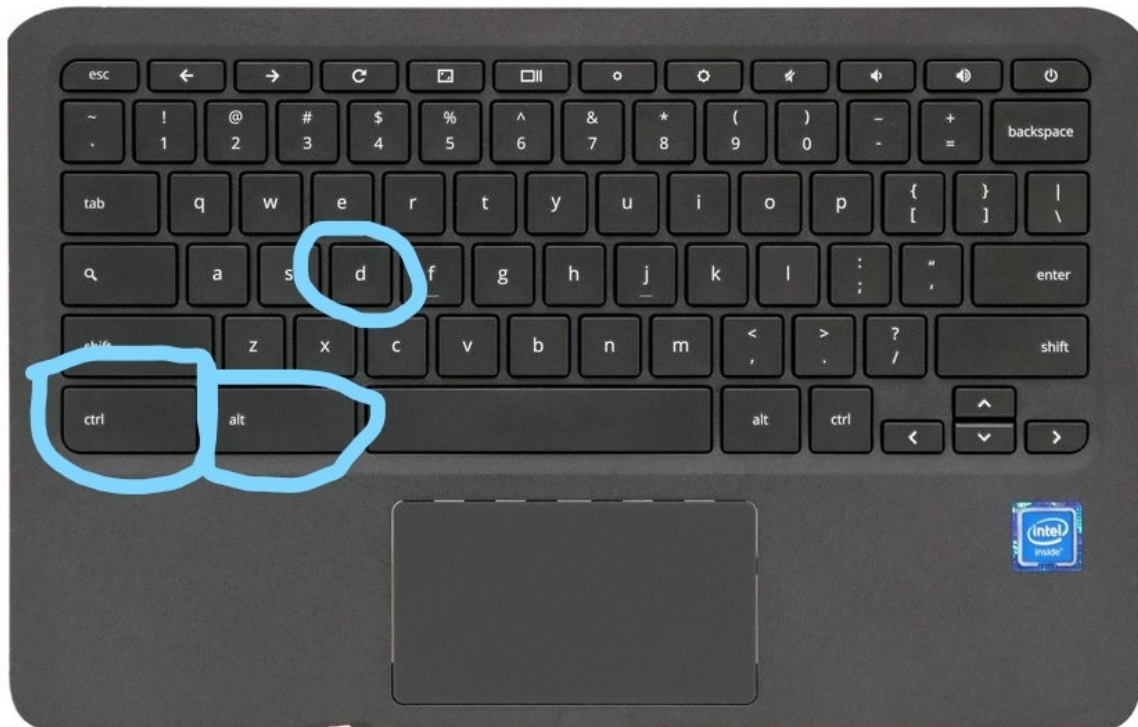

## Power Wash

hold down keys in this order  
**Esc+Refresh+Power**

The + is not pressed, Refresh is the 4th key from the left at the top of the keyboard  
once it restarts it will be at a screen with a yellow ! (DELL)

(HP)

hold down keys in this order  
**Ctrl+Alt+d**

next press **enter**

on the next screen **press space** bar then enter

once the Chromebook boots up you will need to choose your wireless network  
at the login screen you should see in the username field **@students.mpsd.org**  
if you do your good to go, **if not**  
hold down keys in this order  
**Ctrl+Alt+E**  
this will bring you to the enrollment screen  
just type your full email address and password, this will enroll the Chromebook  
after that you should be all set