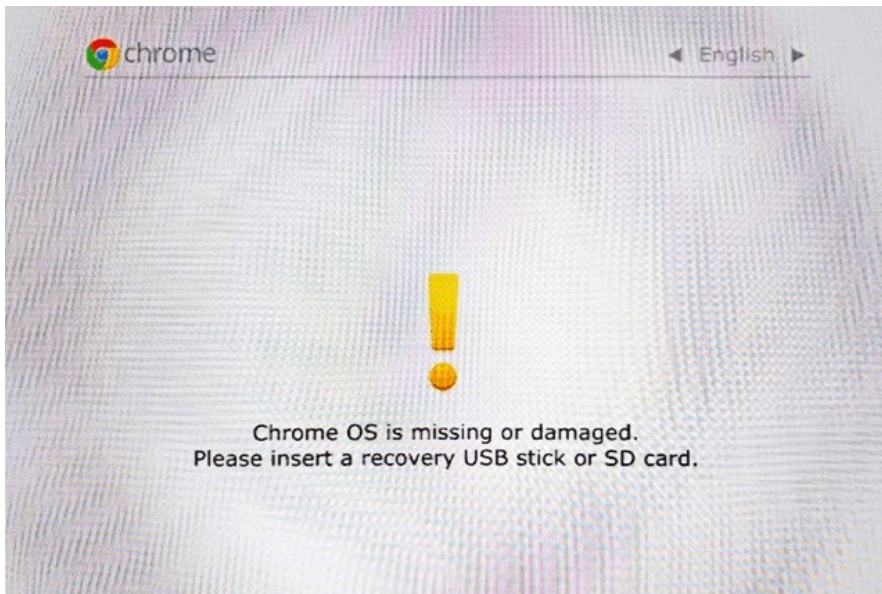

## Power Wash

hold down keys in this order  
**Esc+Refresh+Power**

The + is not pressed, Refresh is the 4th key from the left at the top of the keyboard  
once it restarts it will be at a screen with a yellow ! (DELL)

(HP)

hold down keys in this order  
**Ctrl+Alt+d**

next press **enter**

on the next screen **press space** bar then enter

once the Chromebook boots up you will need to choose your wireless network  
at the login screen you should see in the username field **@students.mpsd.org**  
if you do your good to go, **if not**  
hold down keys in this order  
**Ctrl+Alt+E**  
this will bring you to the enrollment screen  
just type your full email address and password, this will enroll the Chromebook  
after that you should be all set