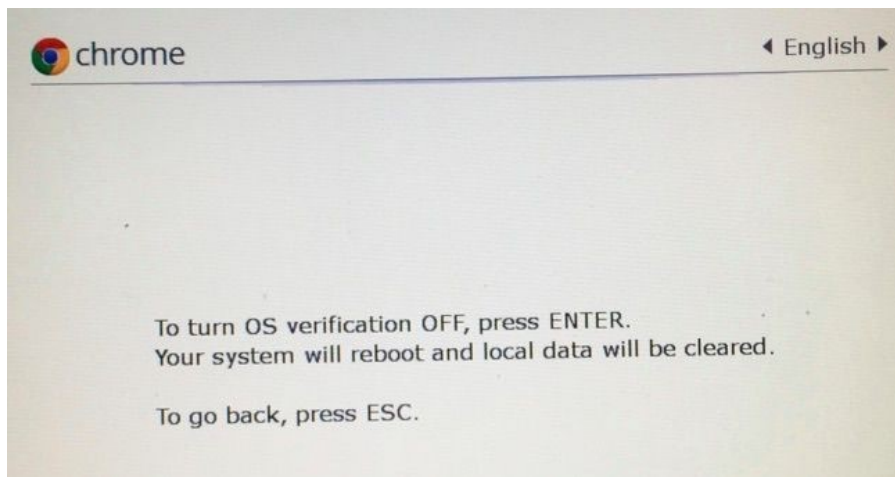

## Power Wash

hold down keys in this order  
**Esc+Refresh+Power**

The + is not pressed, Refresh is the 4th key from the left at the top of the keyboard  
once it restarts it will be at a screen with a yellow ! (DELL)

(HP)

hold down keys in this order  
**Ctrl+Alt+d**

next press **enter**

on the next screen **press space** bar then enter

once the Chromebook boots up you will need to choose your wireless network  
at the login screen you should see in the username field **@students.mpsd.org**  
if you do your good to go, **if not**  
hold down keys in this order  
**Ctrl+Alt+E**  
this will bring you to the enrollment screen  
just type your full email address and password, this will enroll the Chromebook  
after that you should be all set