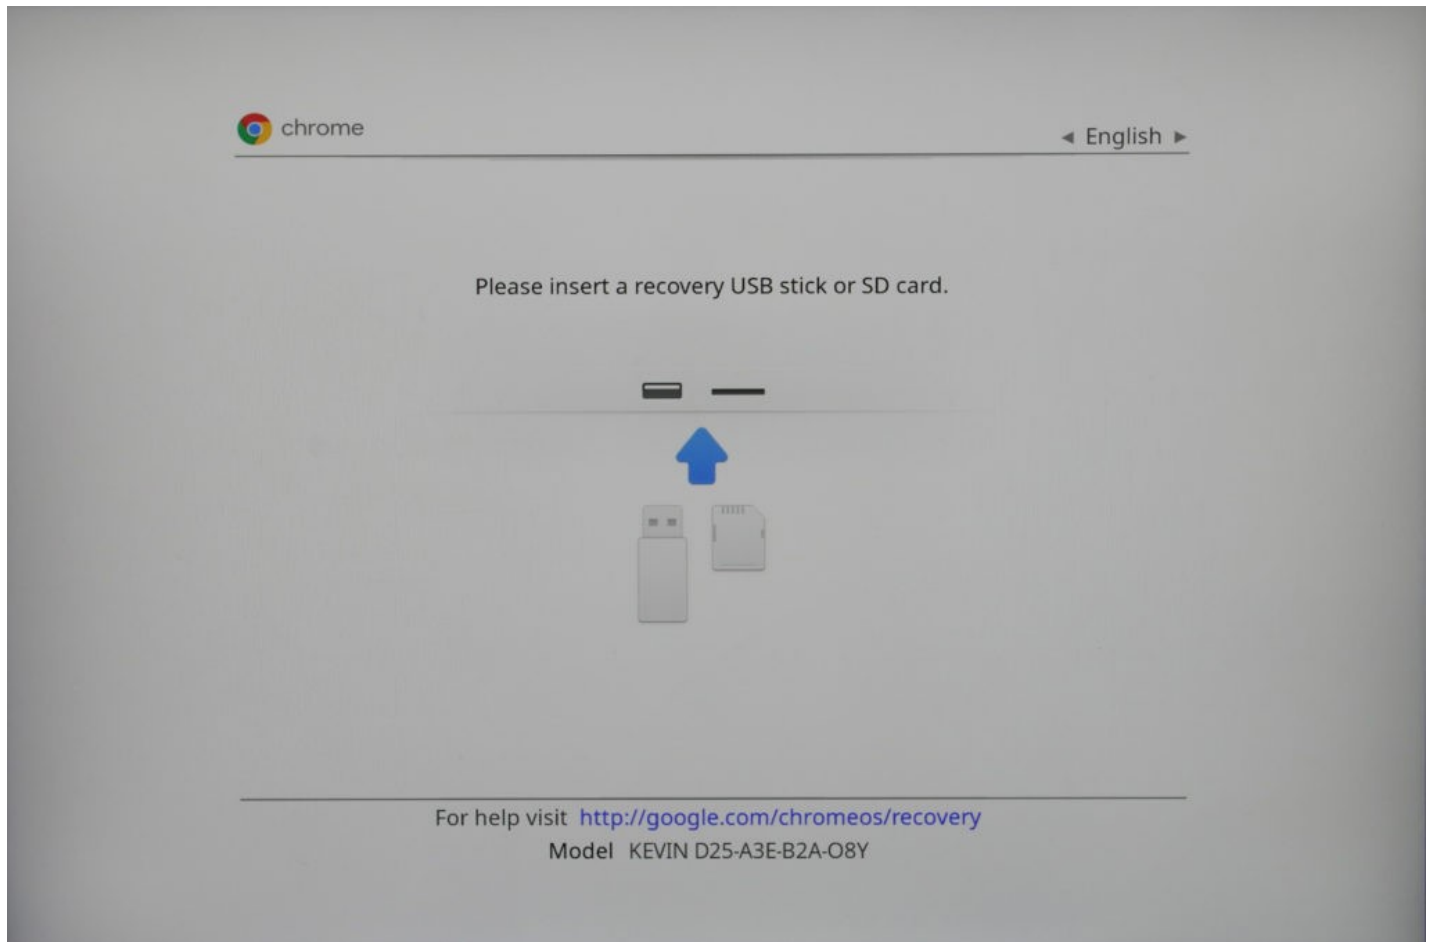

hold down keys in this order
Ctrl+Alt+d

next press **enter**