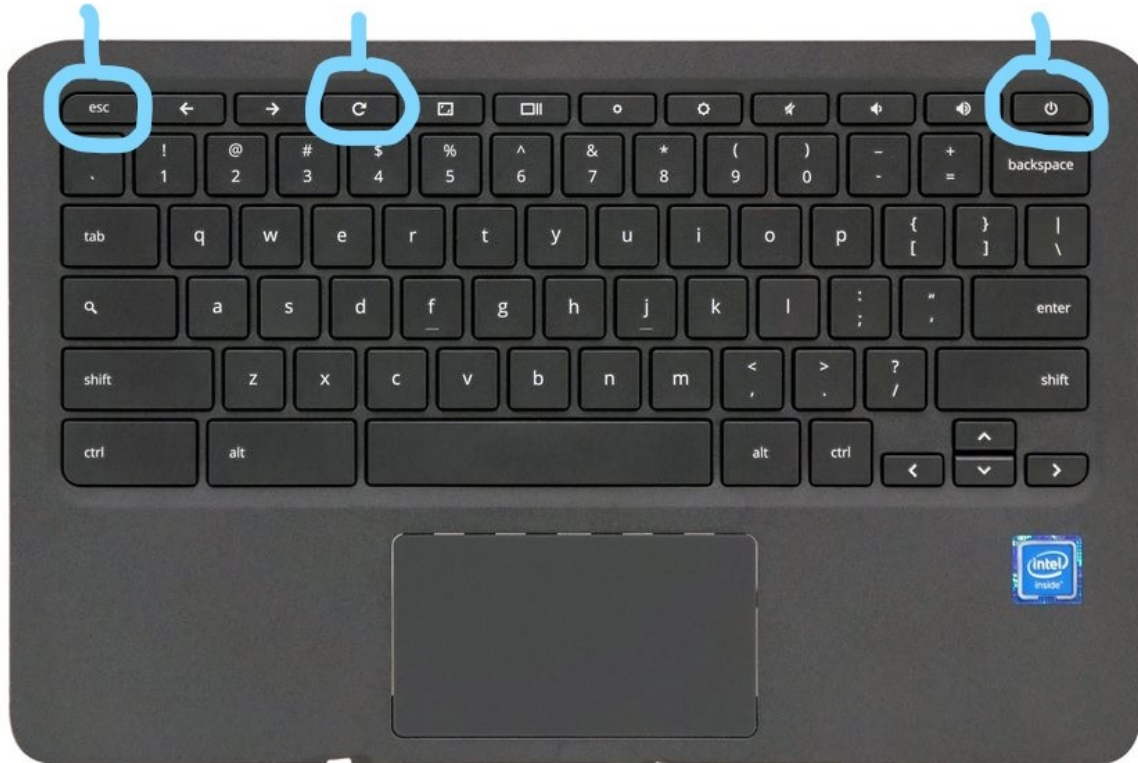

## Power Wash

hold down keys in this order  
**Esc+Refresh+Power**

The + is not pressed, Refresh is the 4th key from the left at the top of the keyboard  
once it restarts it will be at a screen with a yellow ! (DELL)

(HP)

hold down keys in this order  
**Ctrl+Alt+d**

next press **enter**

on the next screen **press space** bar then enter

once the Chromebook boots up you will need to choose your wireless network  
at the login screen you should see in the username field **@students.mpsd.org**  
if you do your good to go, **if not**  
hold down keys in this order  
**Ctrl+Alt+E**  
this will bring you to the enrollment screen  
just type your full email address and password, this will enroll the Chromebook  
after that you should be all set